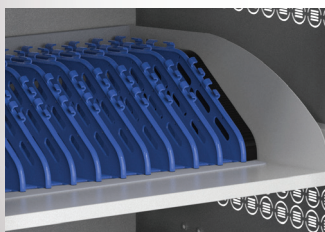

FLEXIBLE

Fit a variety of devices in a future-proof charging cart that adapts to changing needs.

FUNCTIONAL

Ergonomic design, easy access, quick setup and numbered slots keep everything simple.

FEATURE-RICH

Built-in cable management, advanced digital timer, secure locking system and more.

The do-it-all charging, storage and security cart your fleet has been waiting for:

Flexible for varied devices:

Capacity for up to 36 Chromebooks, laptops, tablets and iPads, including cases.

Cart dimensions:

26" w x 28" d x 45" h

Weight: 192 lbs.

Device compatibility:

Up to 15.6"

Extreme user-friendliness: Easy slide-out trays with numbered slots make it easy to organize and store devices.

Ergonomic design: Recessed side handle, compact and lightweight to easily maneuver.

Highly secure: Use the integrated locking system or your own lock for device access. Easy access locking back panel secures power and cables.

Made strong: Solid steel construction, ventilation for device protection, industrial-grade swivel and locking wheels.